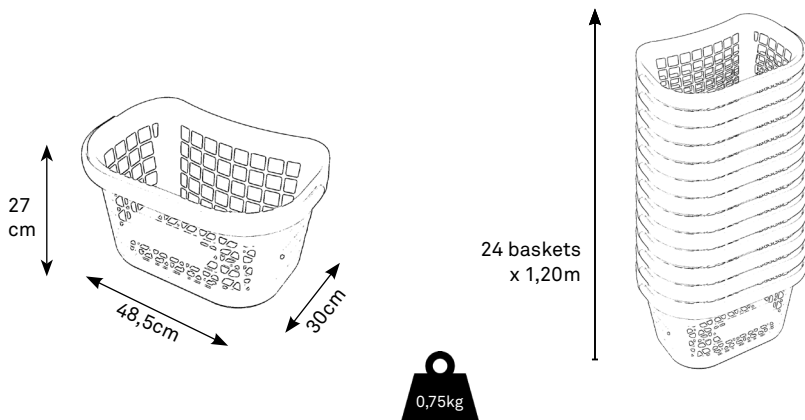

FIT

LESS EFFORT, MAXIMUM ERGONOMICS

High resistance basket with a capacity of 26L. Its ergonomic shape makes it different from the traditional supermarket basket. This design reduces the effort to carry the basket by 47% since the basket is closer to the body. It has a reinforced handle with two positions: free and locked, to improve the comfort of your purchases.

CUSTOMIZABLE

Technical Features

Reference: 2126

Capacity: 26L

Dimensions: 48,5 x 30 x 27 cm

Stacking: 24 baskets x 1,20 m

Weight: 0,75 kg

Max recommended load: 10kg

Materials: top quality polypropylene for body and handle

Standard colors

- PAN 2935U
- RAL 6029
- PAN 1807C
- RAL 9004

Custom colors available

DIMENSIONS

SHIPPING

BULK		
Transport	Pallet size (cm)	Baskets/pallet
Ground	80 x 120 x 233	240
Sea	80 x 120 x 201	225

BOXES			
Transport	Pallet size (cm)	Baskets/pallet	Boxes/pallet
Ground	80 x 120 x 167	130	10
Sea	80 x 120 x 167	130	10

Shopping Basket
Paris, 184 3-1
08036 Barcelona (Spain)
Tel. (+34) 932726188

www.sbshoppingbasket.com