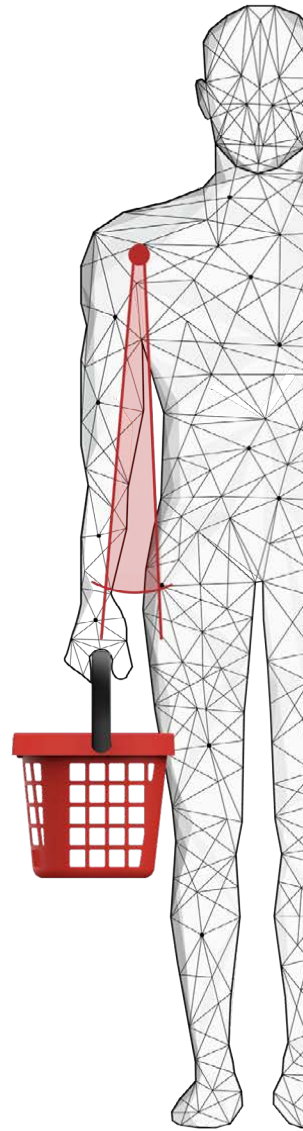

FIT

LESS EFFORT, MAXIMUM ERGONOMICS

High resistance basket with a capacity of 26L. Its ergonomic shape makes it different from the traditional supermarket basket. This design reduces the effort to carry the basket by 47% since the basket is closer to the body. It has a reinforced handle with two positions: free and locked, to improve the comfort of your purchases.

47%

LESS EFFORT

Since the basket is closer to the body

FOOD
SAFE

RESISTANT
HANDLE

ROBUST

VOLUME
26 L

EASY TO
CLEAN

CUSTOMIZABLE

Technical Features

Reference: 2126

Capacity: 26L

Dimensions: 48,5 x 30 x 27 cm

Stacking: 24 baskets x 1,20 m

Weight: 0,75 kg

Max recommended load: 10kg

Materials: top quality polypropylene for body and handle

Standard colors

- PAN 2935U
- RAL 6029
- PAN 1807C
- RAL 9004

Custom colors available

DIMENSIONS

SHIPPING

BULK		
Transport	Pallet size (cm)	Baskets/pallet
Ground	80 x 120 x 233	240
Sea	80 x 120 x 201	225