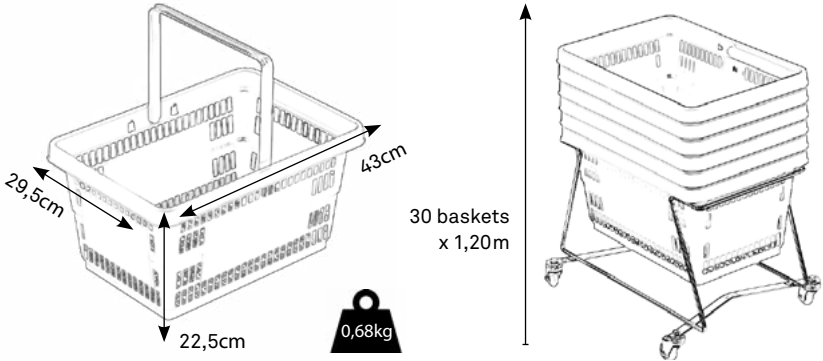

AIRPORT

HAND BASKET

VOLUME 20L

1 OR 2 HANDLES

PROXYMITY STORES

STACKEABLE

FOOD SAFE

CUSTOMIZABLE

● **Accessory**

Basket stacker

Technical Features

Reference 1 Handle: 2120 | 2 Handles: 2220

Capacity: 20L

Dimensions: 43 x 29,5 x 22,5 x cm **Stacking:** 30 baskets x 1,20m

Weight: 0,68 kg

Max recommended load: 10 kg

Materials: top quality polypropylene for body and handles

Standard colors

- PAN 2935U ● RAL 6029
- PAN 1807C ● RAL 9004

Custom colors available

DIMENSIONS

SHIPPING

BULK		
Transport	Pallet size (cm)	Baskets/pallet
Ground	80 x 120 x 234	342
Sea	80 x 120 x 220	318

BOXES			
Transport	Pallet size (cm)	Baskets/pallet	Boxes/pallet
Ground	80 x 120 x 228	288	18
Sea	80 x 120 x 157	192	12

Shopping Basket
Calle Paris, 184 3-1
08036 Barcelona (España)
Tel. (+34) 932726188